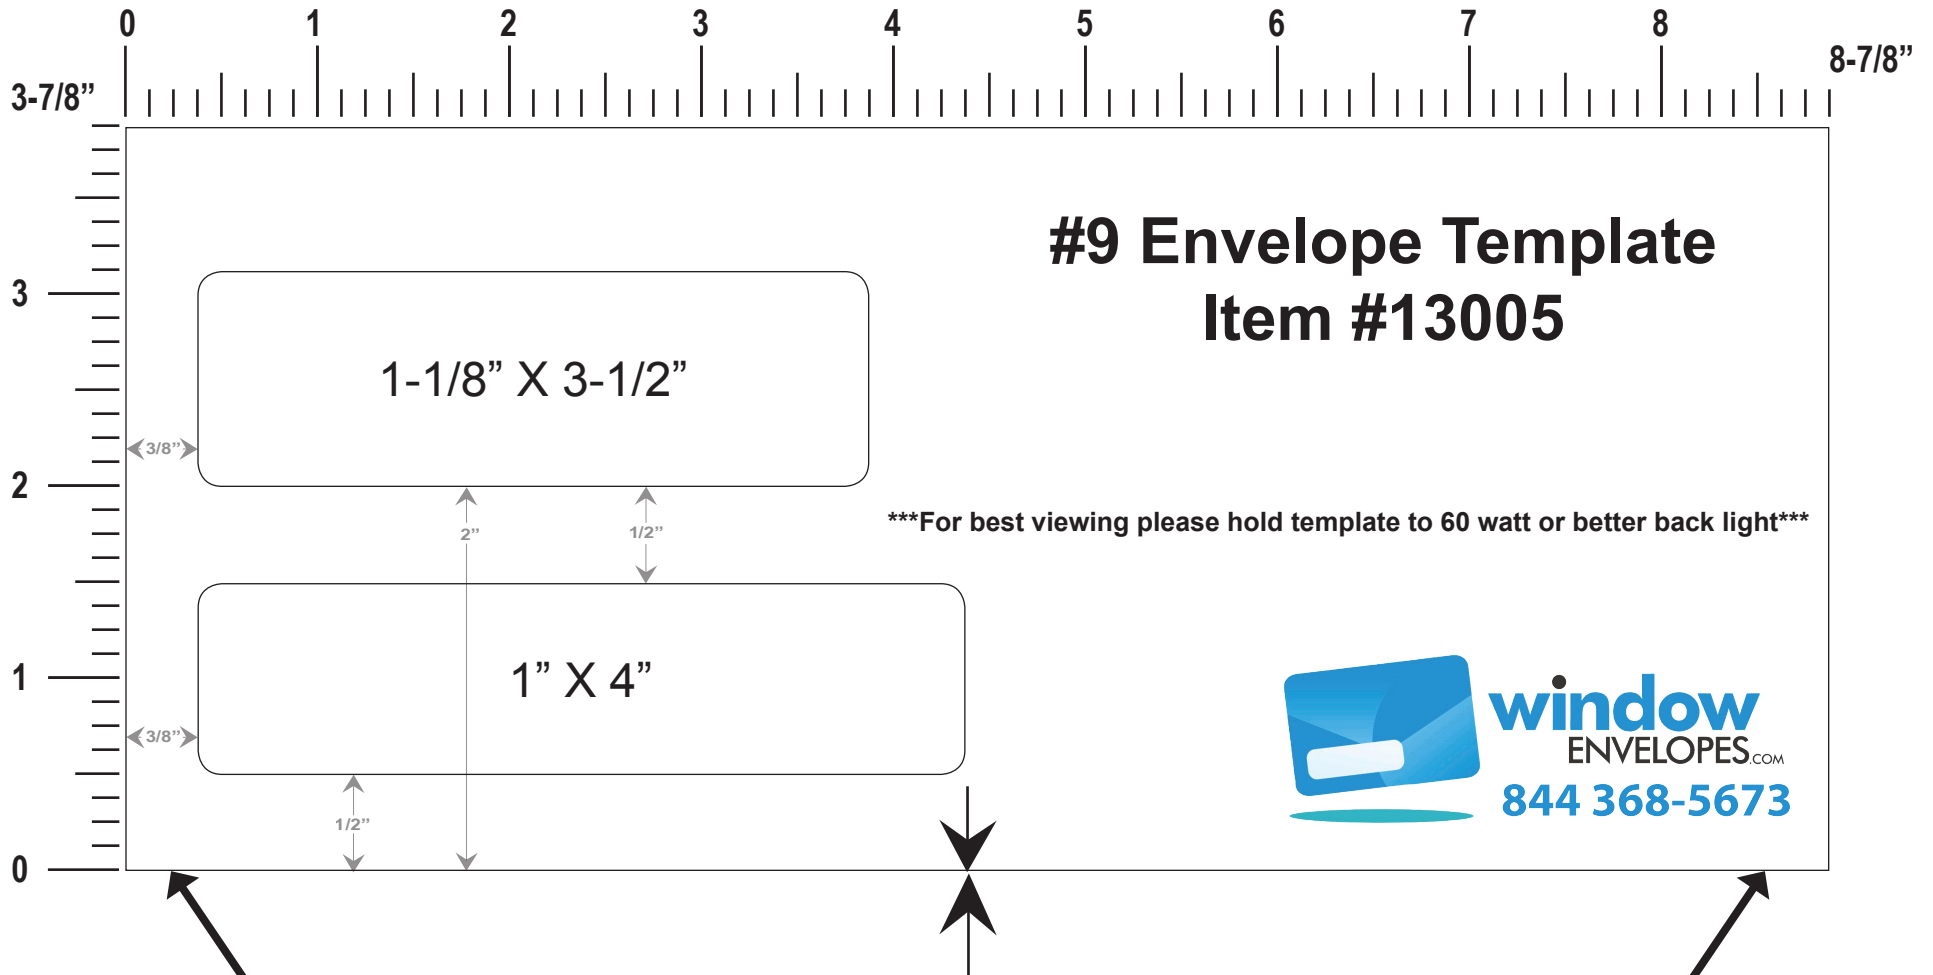

# Printing Instructions

Please make sure that your printer is set for **“none”** or **“do not scale”**!

\*\*\*After printing the template please measure outside envelope perimeter for accuracy which will measure:

**3-7/8 high by 8-7/8 inch length.\*\*\***

For best results, fold bottom edge here and insert your document against folded edge