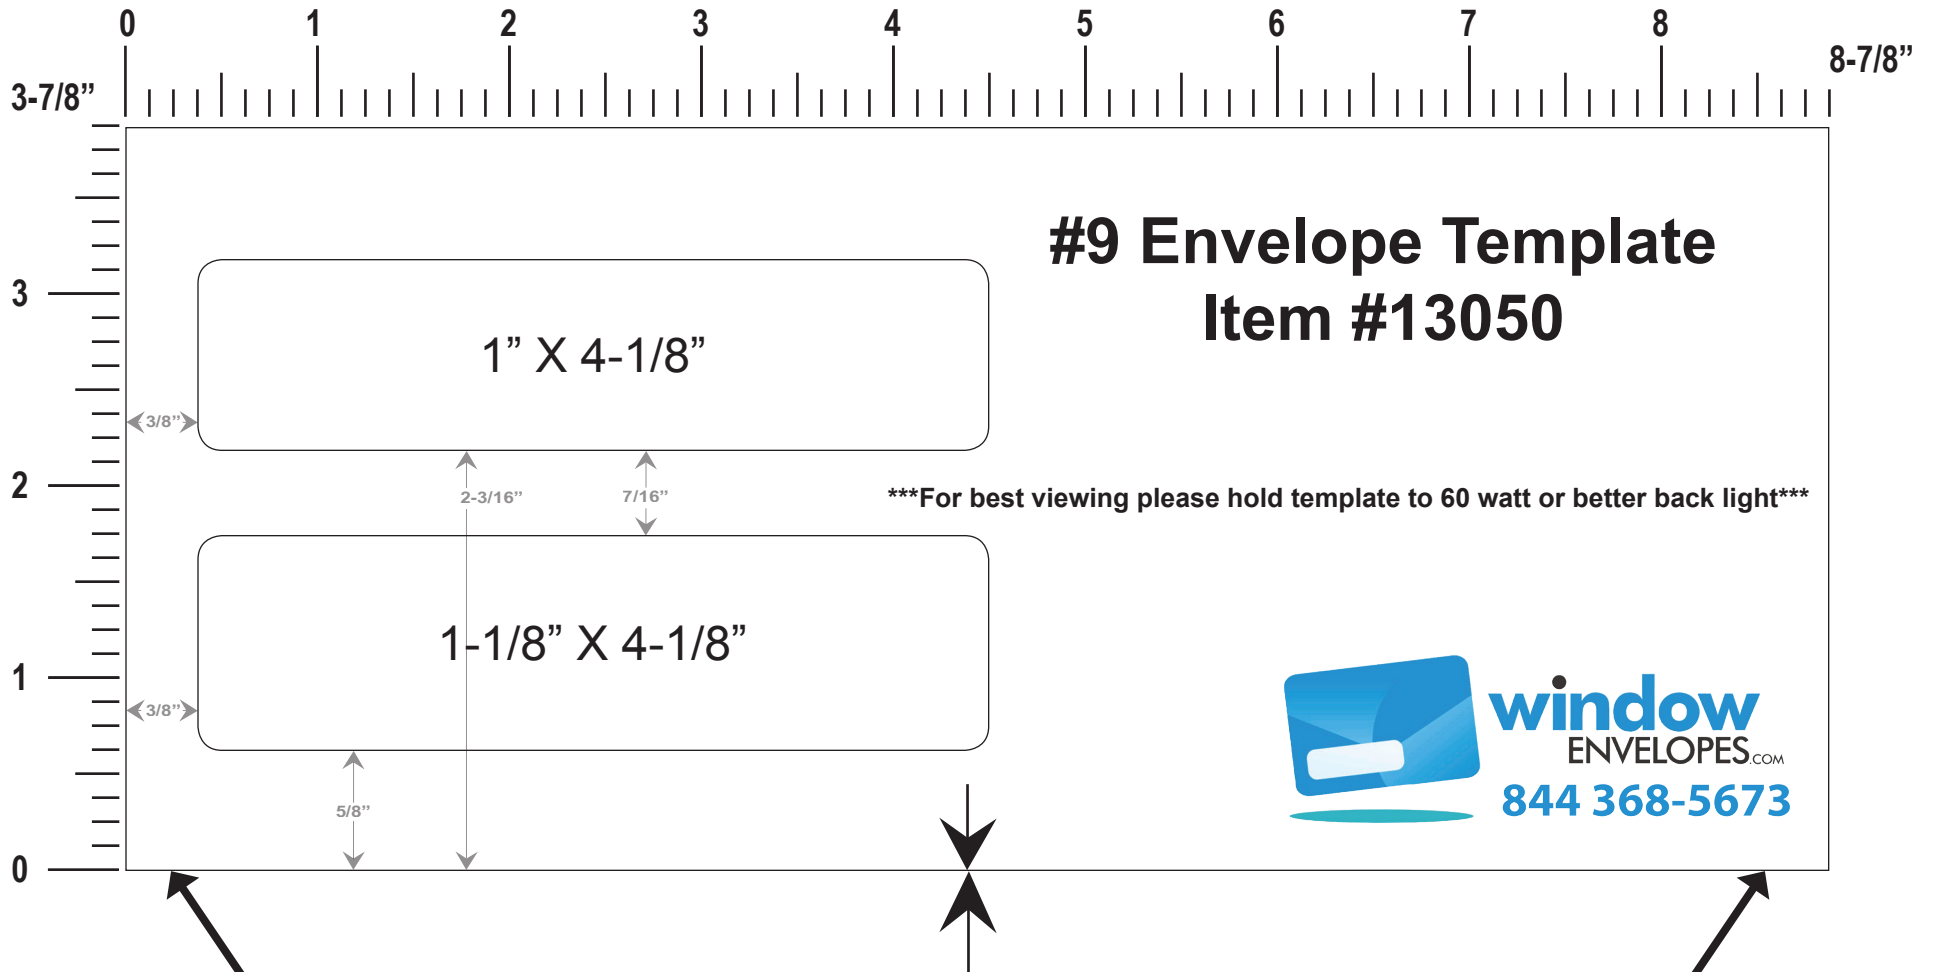

Printing Instructions

Please make sure that your printer is set for **“none”** or **“do not scale”**!

***After printing the template please measure outside envelope perimeter for accuracy which will measure:

3-7/8 high by 8-7/8 inch length.***

For best results, fold bottom edge here and insert your document against folded edge