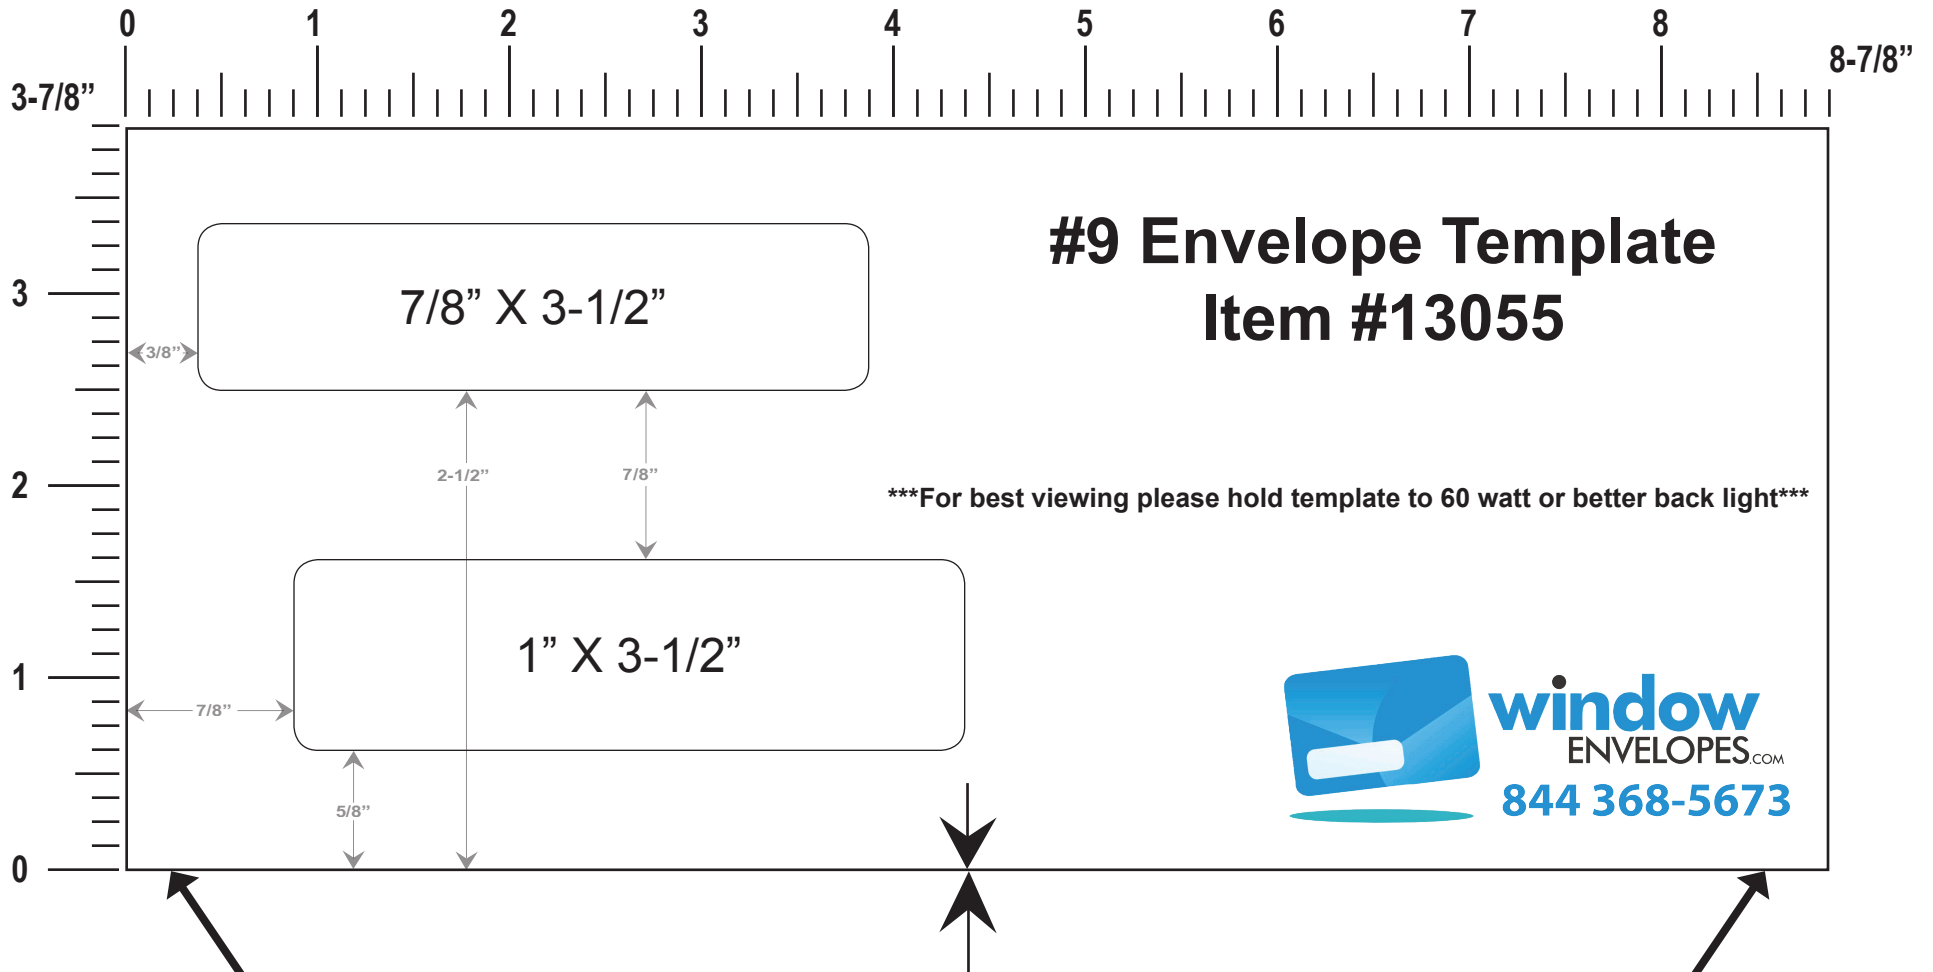

Printing Instructions

Please make sure that your printer is set for **“none”** or **“do not scale”**!

***After printing the template please measure outside envelope perimeter for accuracy which will measure:

3-7/8 high by 8-7/8 inch length.***

For best results, fold bottom edge here and insert your document against folded edge