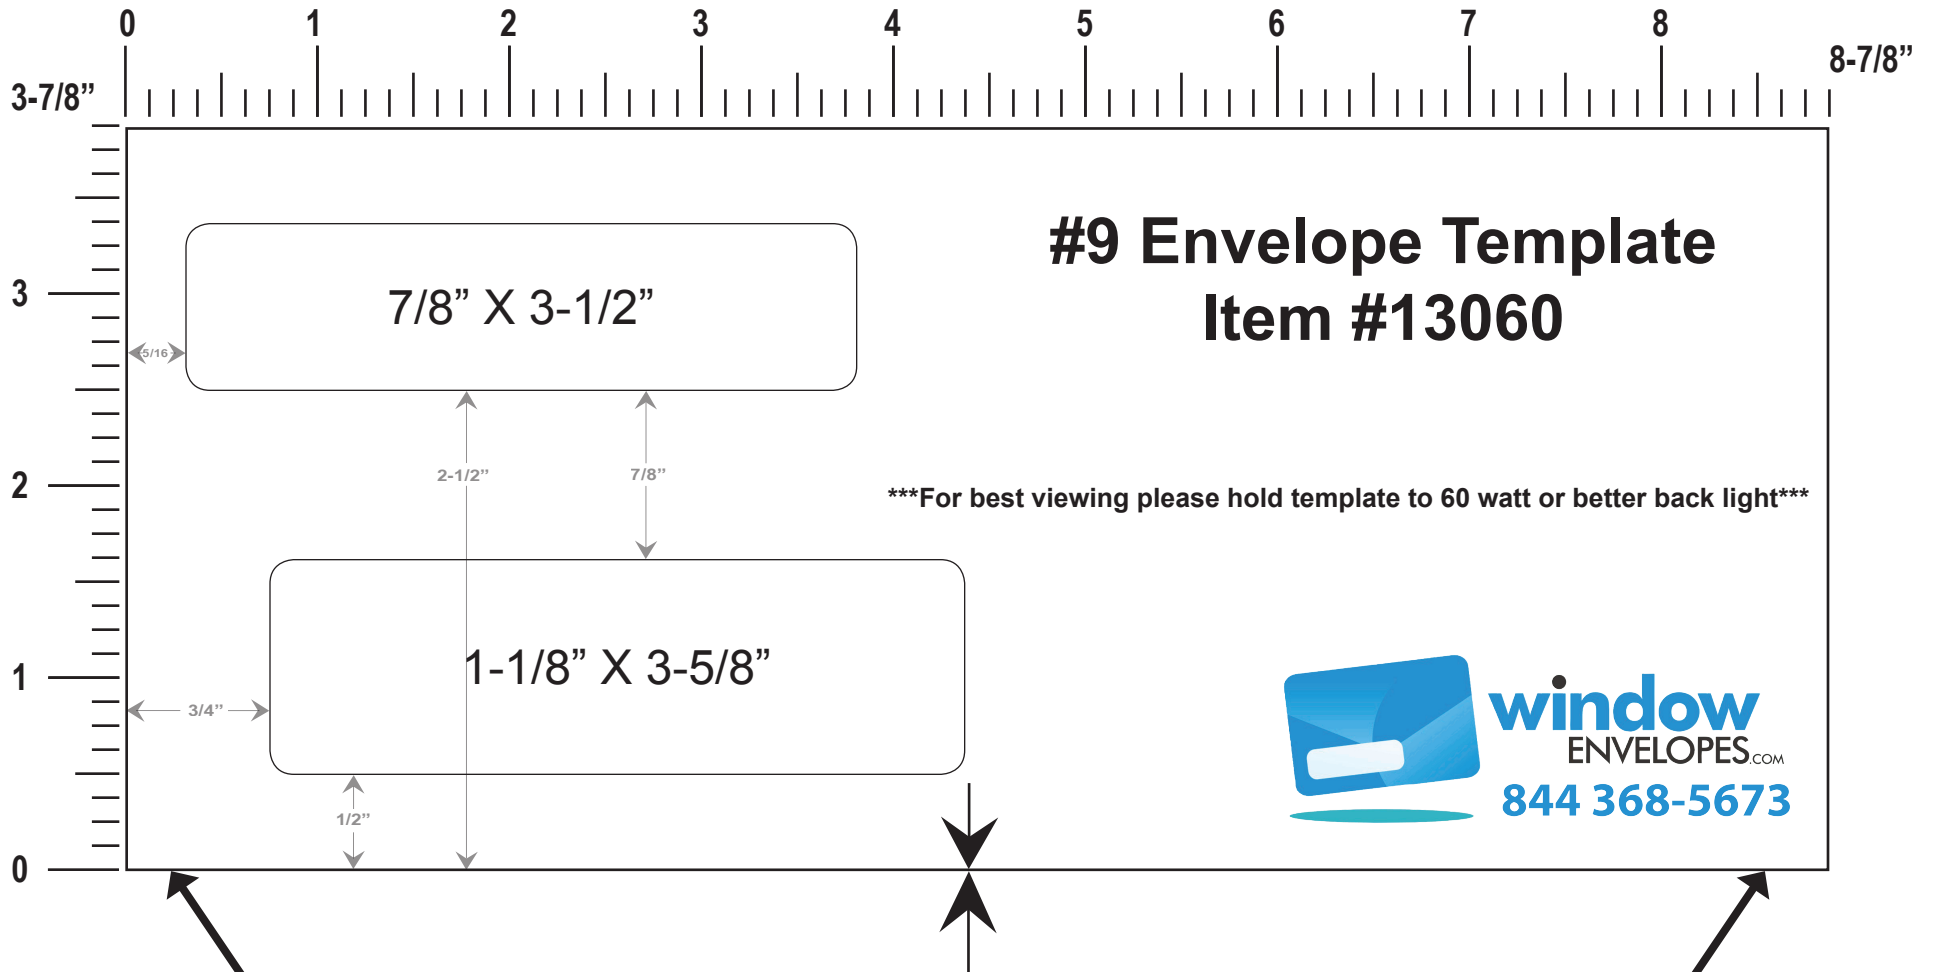

Printing Instructions

Please make sure that your printer is set for **“none”** or **“do not scale”**!

***After printing the template please measure outside envelope perimeter for accuracy which will measure:

3-7/8 high by 8-7/8 inch length.***

For best results, fold bottom edge here and insert your document against folded edge