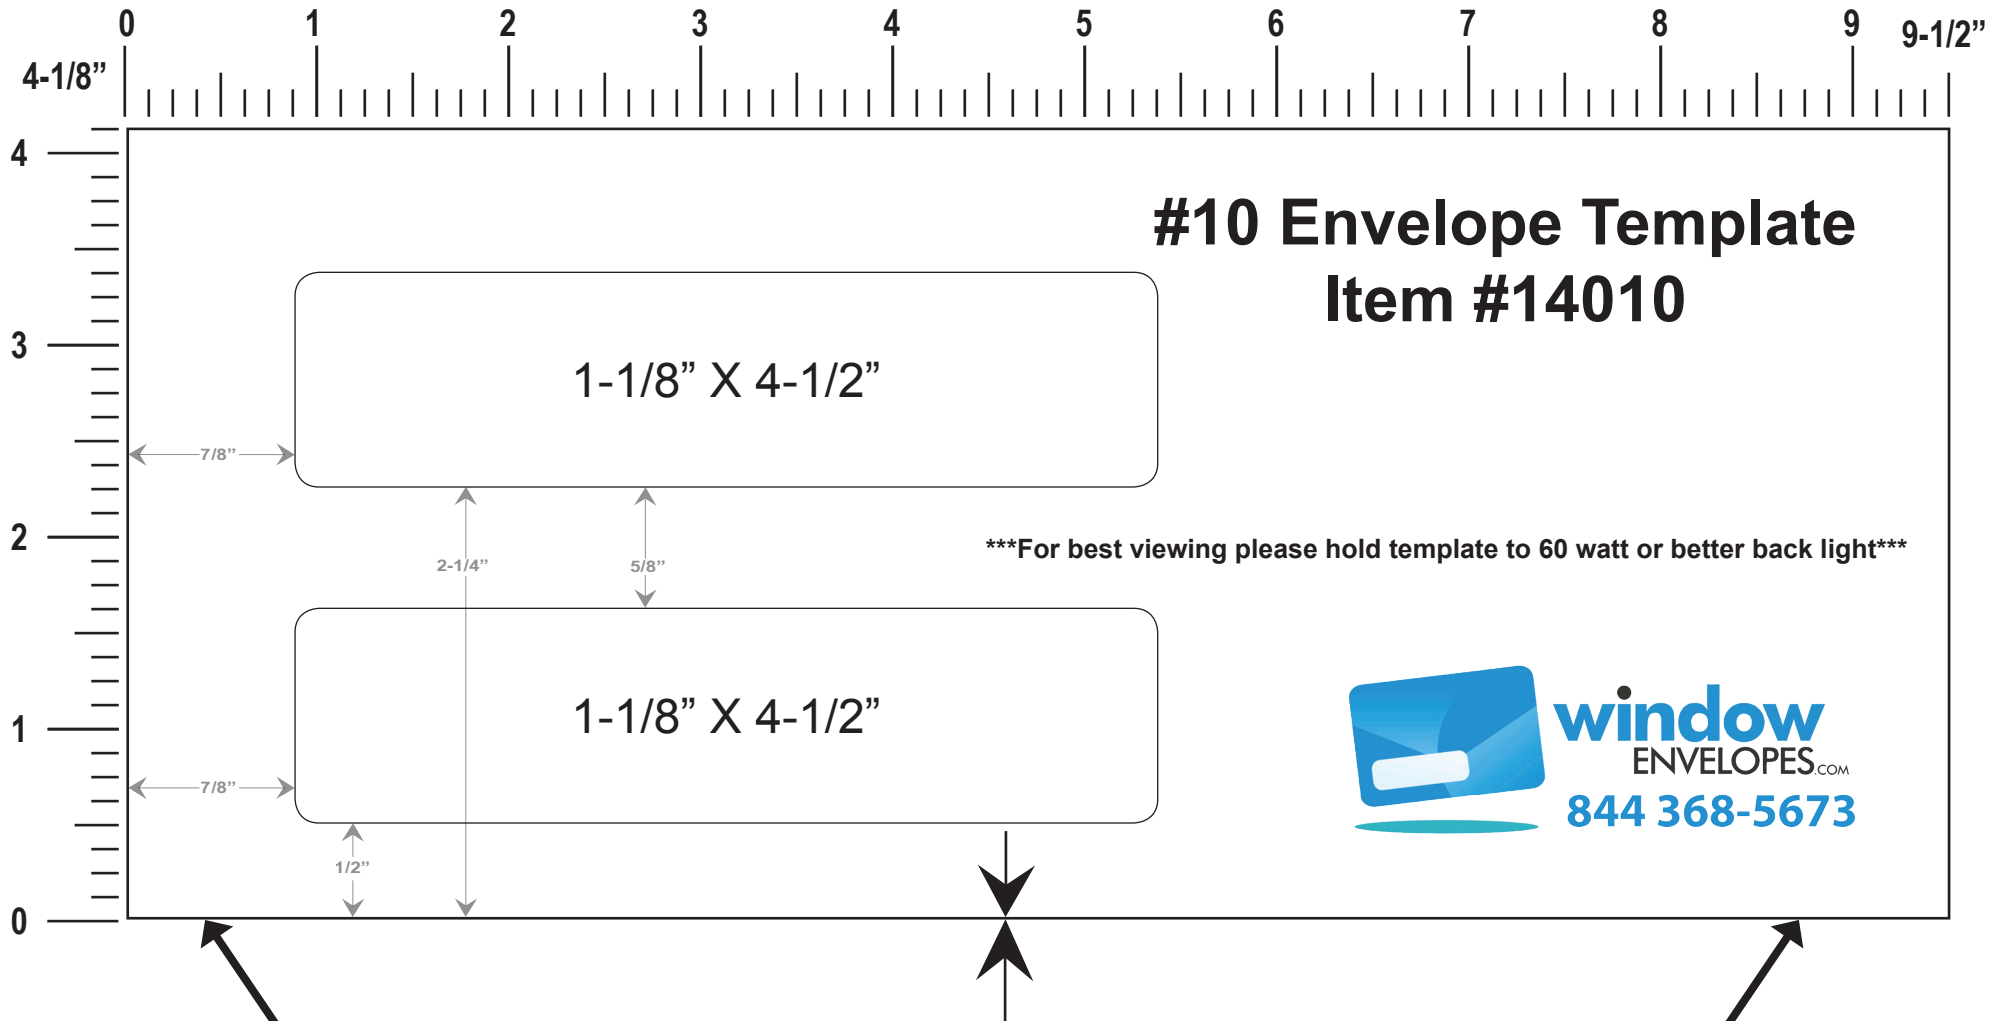

# Printing Instructions

Please make sure that your printer is set for **“none”** or **“do not scale”**!

\*\*\*After printing the template please measure outside envelope perimeter for accuracy which will measure:

**4-1/8 high by 9-1/2 inch length.\*\*\***

For best results, fold bottom edge here and insert your document against folded edge